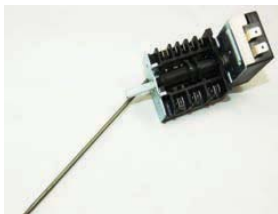

EF55.17024 .010 EGO 30-110°C SUITS BAIN MARIE/URNS

EF55.13082 .040 50-450°C SUITS PIZZA OVENS

SE184 POSITION SWITCH & THERMOSTAT 50-300°C

SE185 POSITION SWITCH & CONTROL 50-300°C

SE186 50-300°C 190MM BULB SUITS MANY STOVES