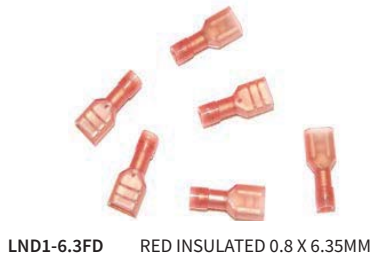

CE3 CLOSE END 6MM 50 PK

CE5 CLOSE END 7MM 50 PK

CE8 CLOSE END 8MM 50 PK

TERMINALS/TERMINAL KITS

LDV1-6.3F RED INSULATED; 0.8 X 6.3MM

LVD2-6.3F BLUE INSULATED FEMALE; 0.8 X 6.35MM

LND1-6.3FD RED INSULATED 0.8 X 6.35MM