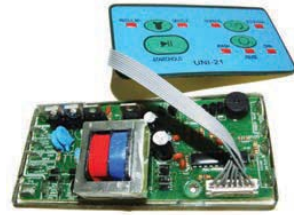

UNI235 MOTOR PUMP SMEG 150W 2850RPM