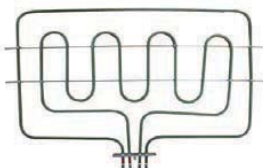

EU052 1050/2800W 545X410MM