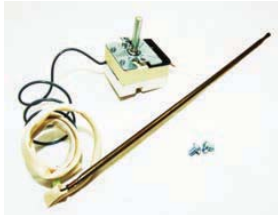

EF55.13082 .040 EGO 50-450°C SUITS PIZZA OVENS