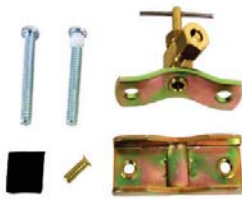

GE025C SELF TAPPING SADDLE VALVE 1/4" O.D

LG626 BRAKE MOTOR-METAL PULL WHITE QC22

J006S DOUBLE INLET VALVE (NEW) AMERICAN THREAD

GE025D SELF TAPPING SADDLE VALVE 1/4" O.D HEAVY DUTY

GE048 COUPLING AGITATOR GE