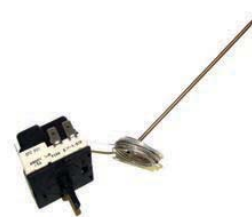

7401 OVEN SPST EGO (55.18664.020)
50-324°C

7401A OVEN SPST EGO (55.13664.010)
50-324°C

7401B OVEN 320°C RULE

7406A 50-120°C WITH GLAND SEI
GENERIC

SE-EFG-201 MULTI SELECT 50-320C SEI

EF55.13015 30-93°C WITH GLAND
.010